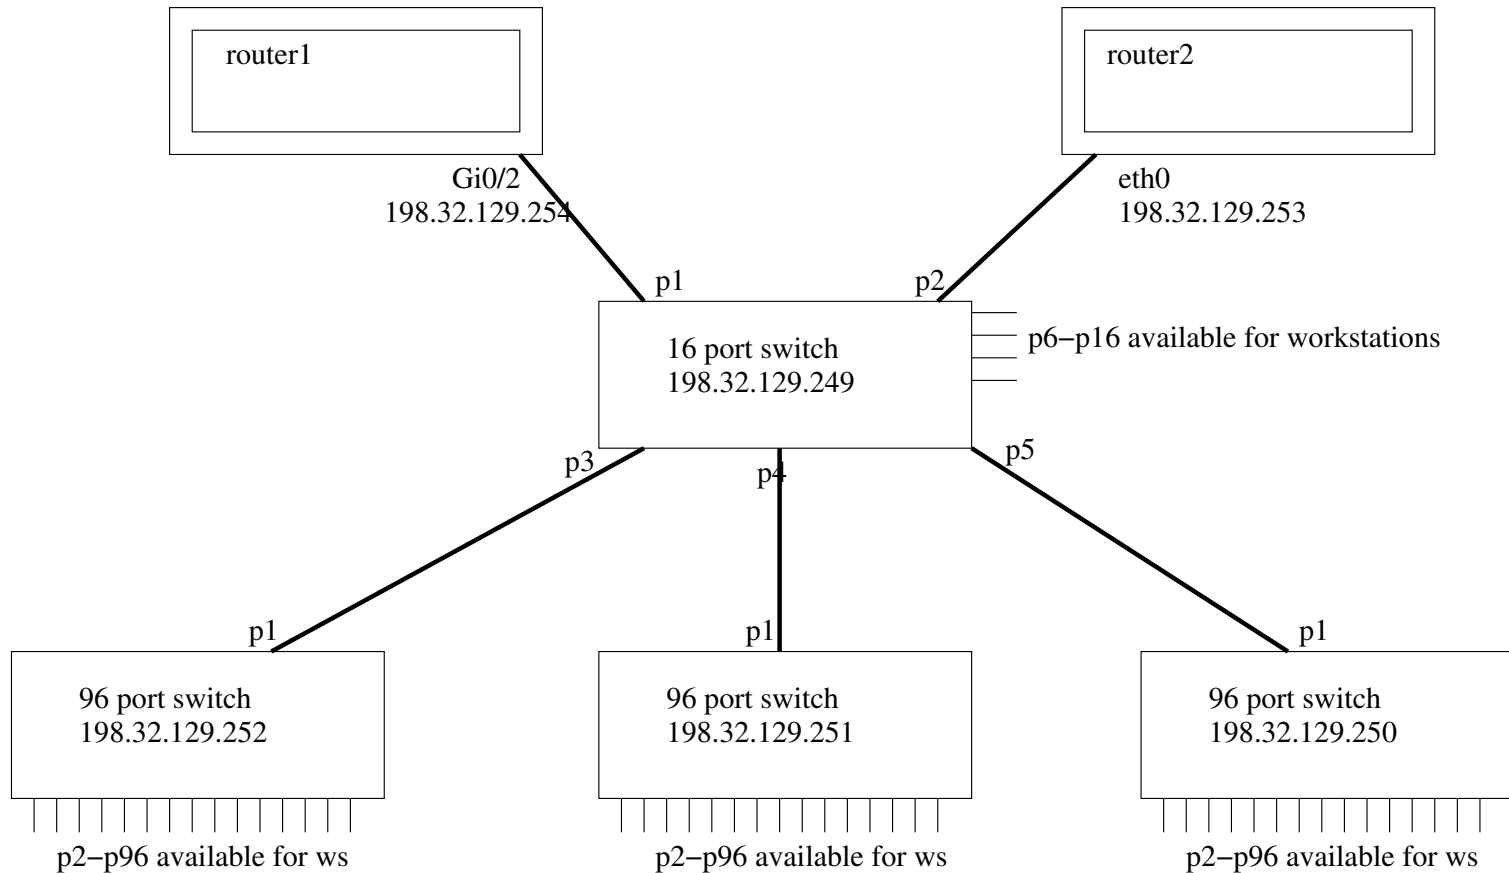

This is the physical layout of 198.32.128.0/23

You do not need to put each workstations in picture

Legend:  Straight Through Cat5

 Switch

 Router

Addresses 198.32.128.1–198.32.129.248 can be assigned to stations