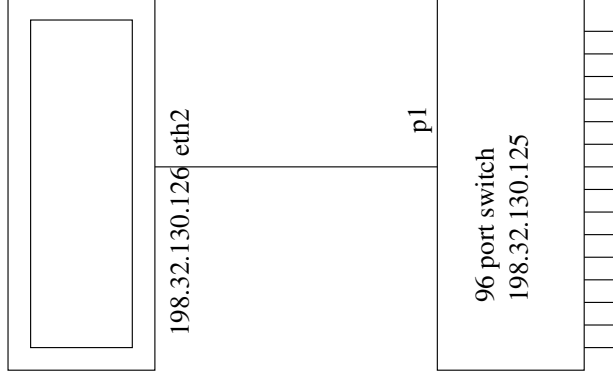

This is the physical layout of 198.32.130.0/25

Use different colored lines to indicate different link types and speeds
You do not need to put each workstation in picture

Legend:

cat 5 copper cable = _____

Router

Switch

p2-p96 available for ws

Addresses 198.32.130.1-124 available for workstations