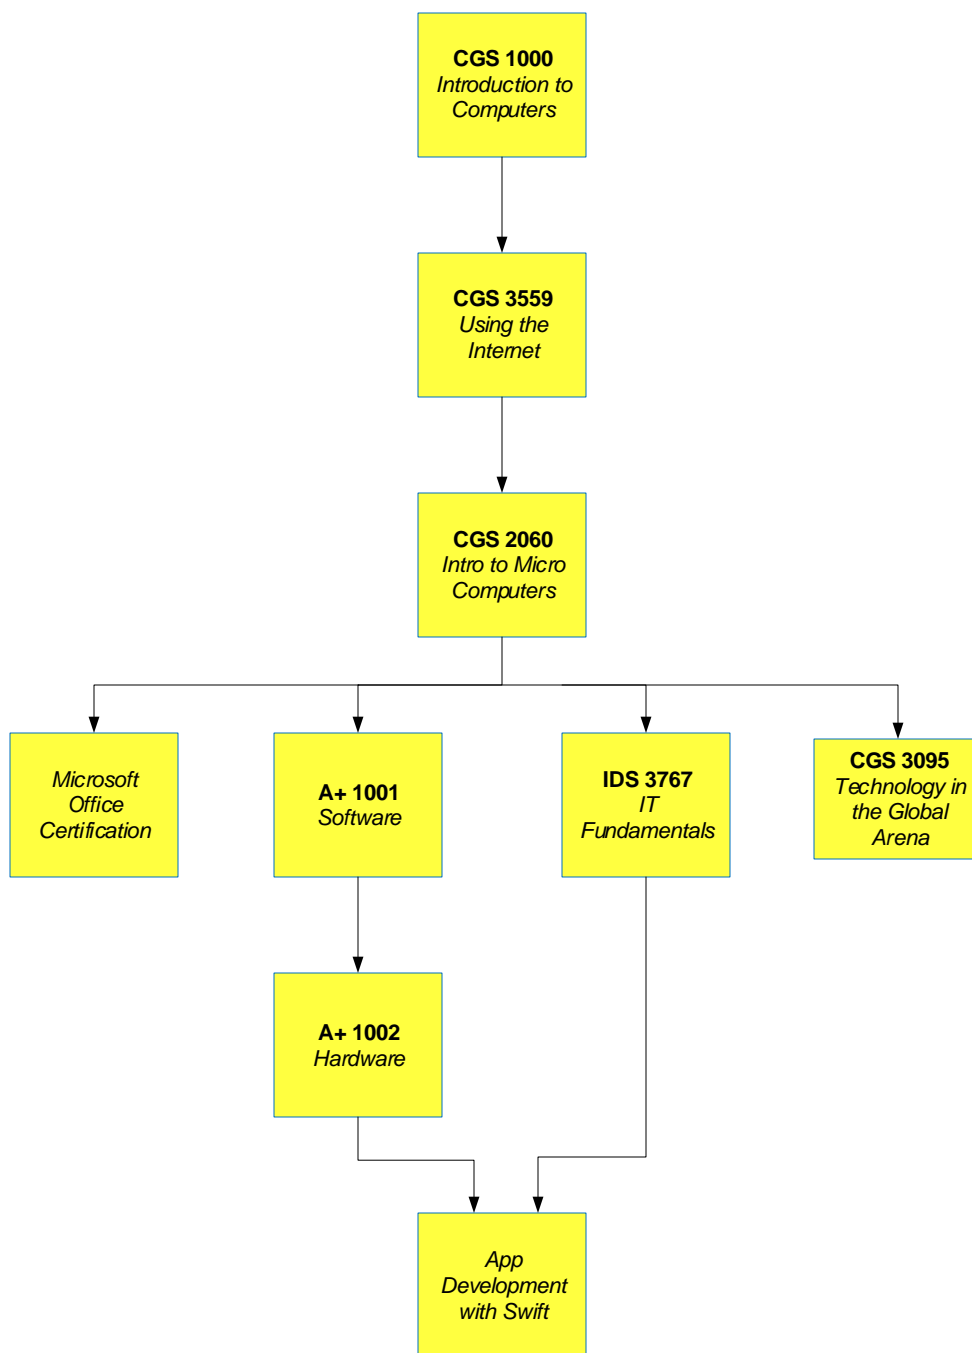

Embrace Technology program

Special Degree (effective Spring 2020)

Core Courses

↓ A line indicates a prerequisite. The course above must be completed before the course below can be taken.